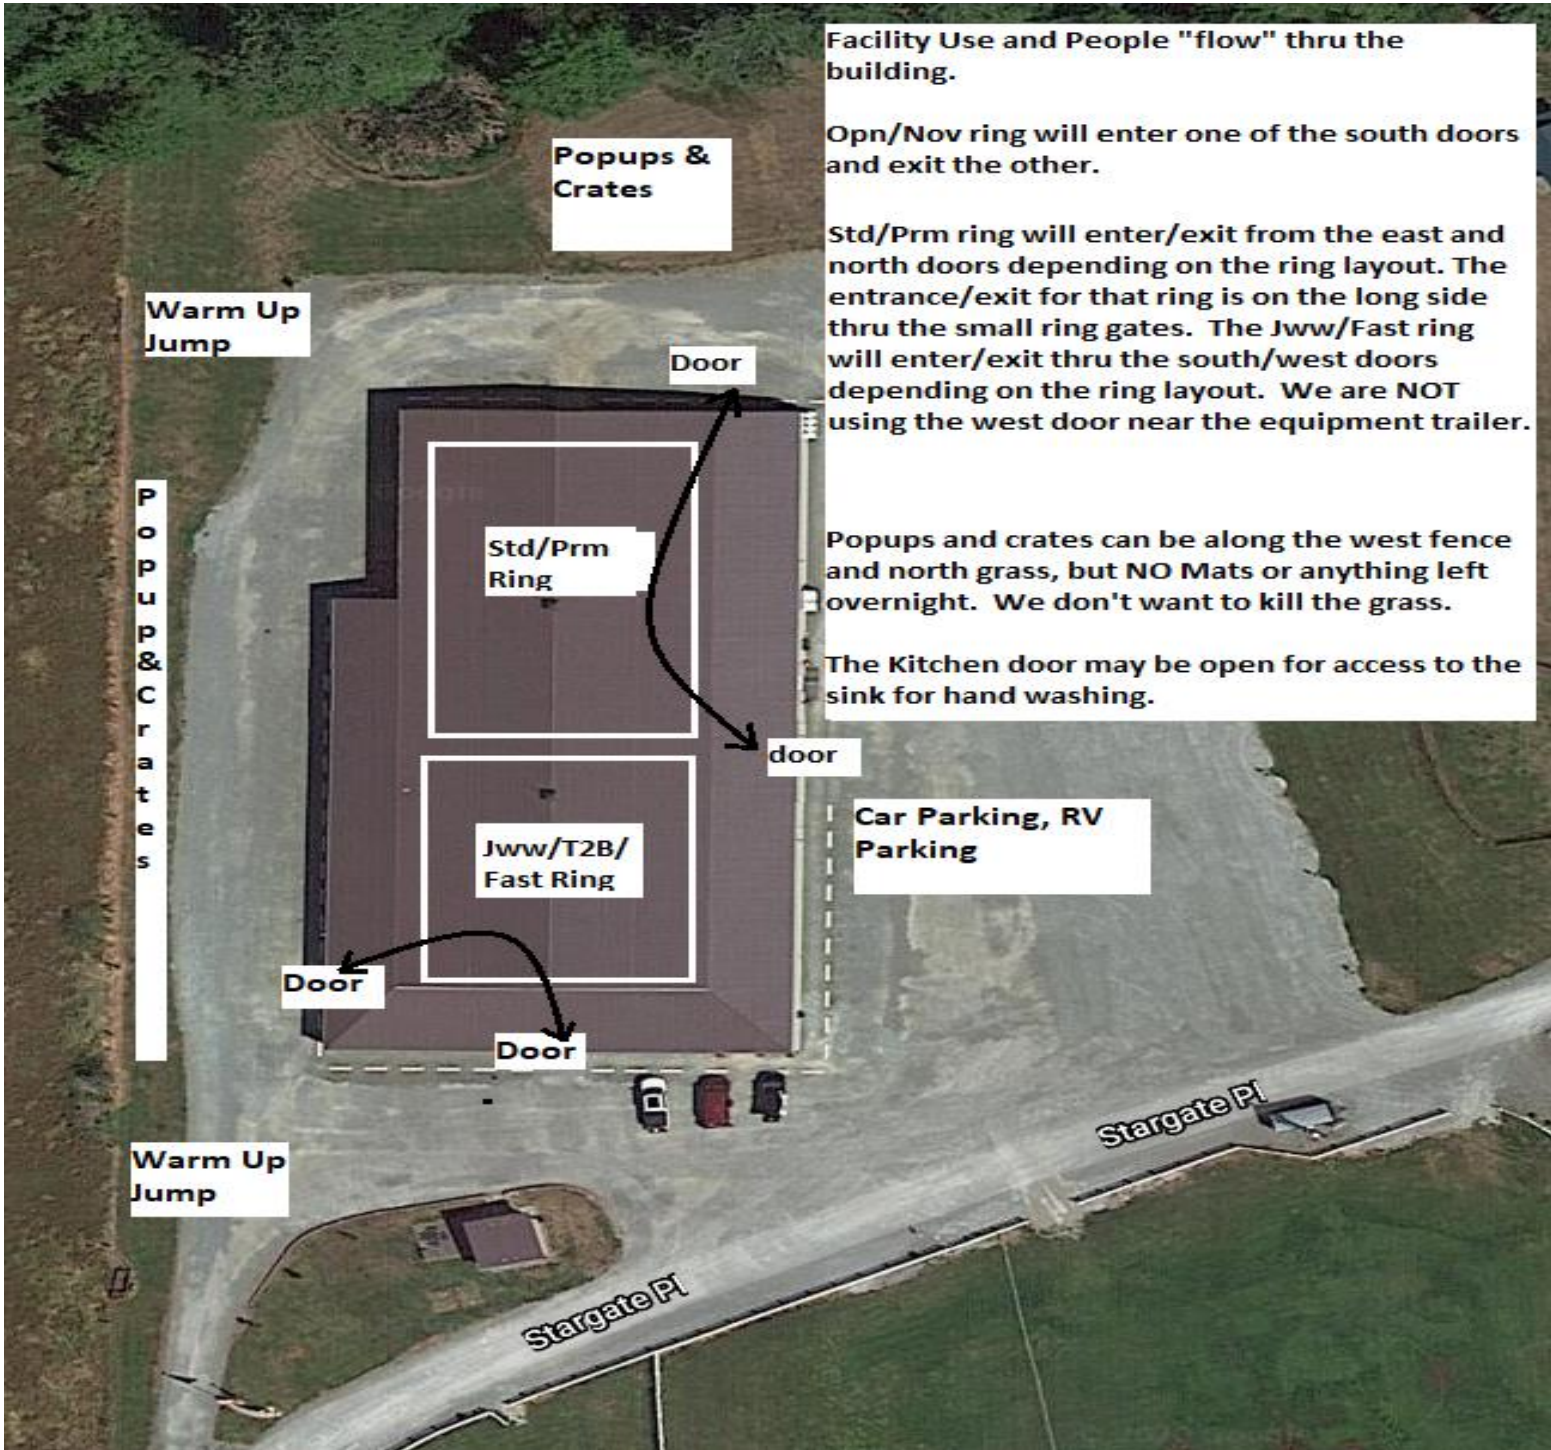

Setup and crating: There is NO general crating allowed in the building at this time.

Popup tents and crating is available along the West fence and North grass areas. If you are crating from your car, make sure to leave windows/doors open for air flow. If using a popup or crate on the grass, please do NOT use mats or leave items overnight.

Go To
www.r2agility.net
for Check-In, Running Order, and Maps

- Course Maps:** We will not be providing general paper copies of course maps. Maps will be made available on our website – www.r2agility.net sometime after **midnight**. **Judges are not allowed to send us maps until after midnight** and we will make every effort to email/post them by 7:30 AM. Maps will be posted at a couple of places around the arena.
- Gate Check-in:** We will have a normal gate steward with a paper gate sheet and may be using an electronic gate checking and monitoring system available by any internet enabled device with a web browser.
- The system allows you to check-in, mark conflict or absent, see progress, and live scores as they are entered into the computer. Please check the status to make sure your runs are correct.
- Maps will also be available on the same page sometime after 7:30 AM.
- Results:** Results will be posted in the arena and will be available on the same web page as the running order.

Important Housekeeping Info

Please use the exercise fields or the grassy areas around the parking lot to walk your dog. Please pick up after your dog. If your dog accidentally relieves itself on the building structure, please use the cleaning sprays provided by Fun Fur Paws.

Pull-in parking around the building ONLY. Do NOT back in to park around the building. If you do, you will be required to re-park.

5 MPH Speed Limit at Fun Fur Paws

Facility Use and People "flow" thru the building.