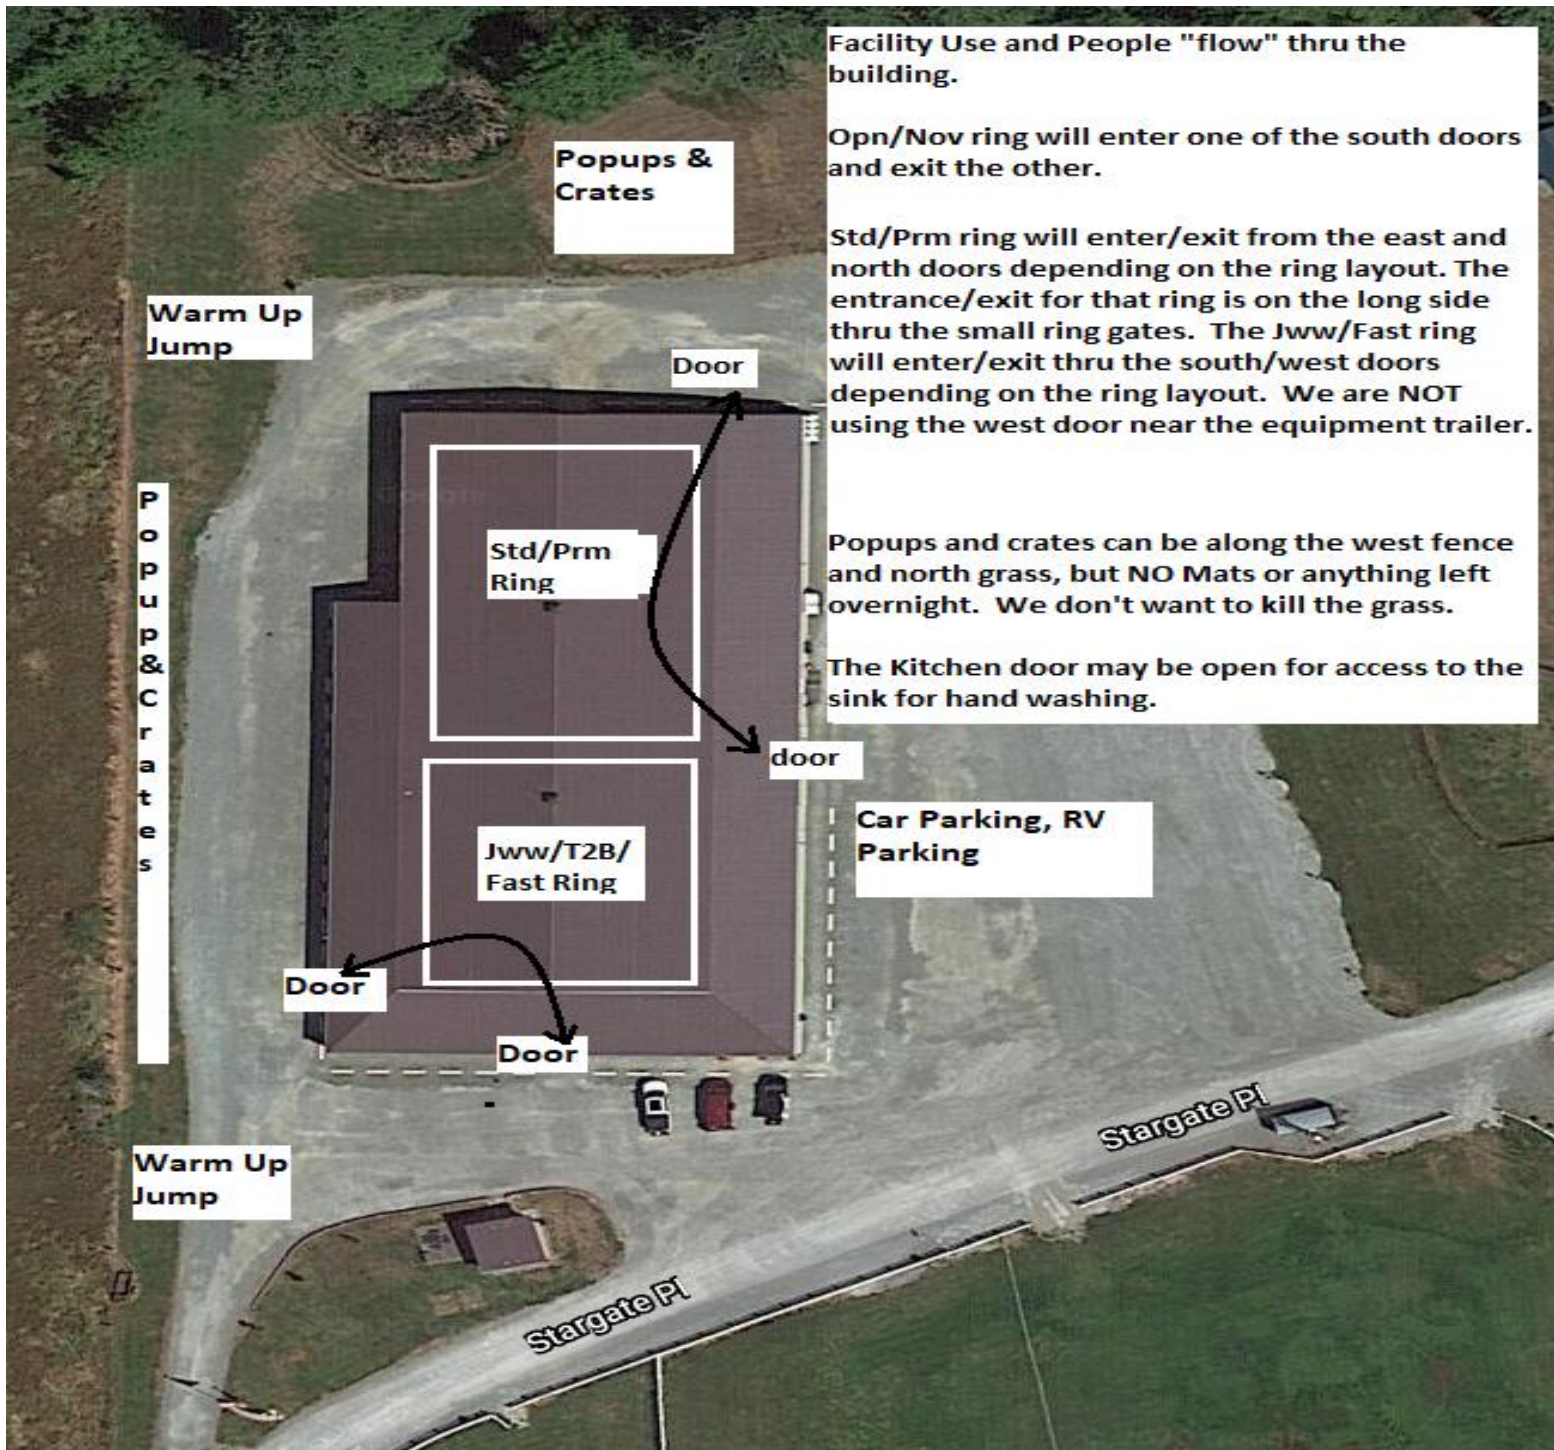

Facility Use and People "flow" thru the building.

Opn/Nov ring will enter one of the south doors and exit the other.

Std/Prm ring will enter/exit from the east and north doors depending on the ring layout. The entrance/exit for that ring is on the long side thru the small ring gates. The Jww/Fast ring will enter/exit thru the south/west doors depending on the ring layout. We are NOT using the west door near the equipment trailer.

Popups and crates can be along the west fence and north grass, but NO Mats or anything left overnight. We don't want to kill the grass.

The Kitchen door may be open for access to the sink for hand washing.

Popups & Crates

Warm Up Jump

P
o
p
u
p
&
C
r
a
t
e
s

Door

Std/Prm Ring

Jww/T2B/
Fast Ring

door

Car Parking, RV Parking

Door

Door

Warm Up Jump

Stargate Pl

Stargate Pl