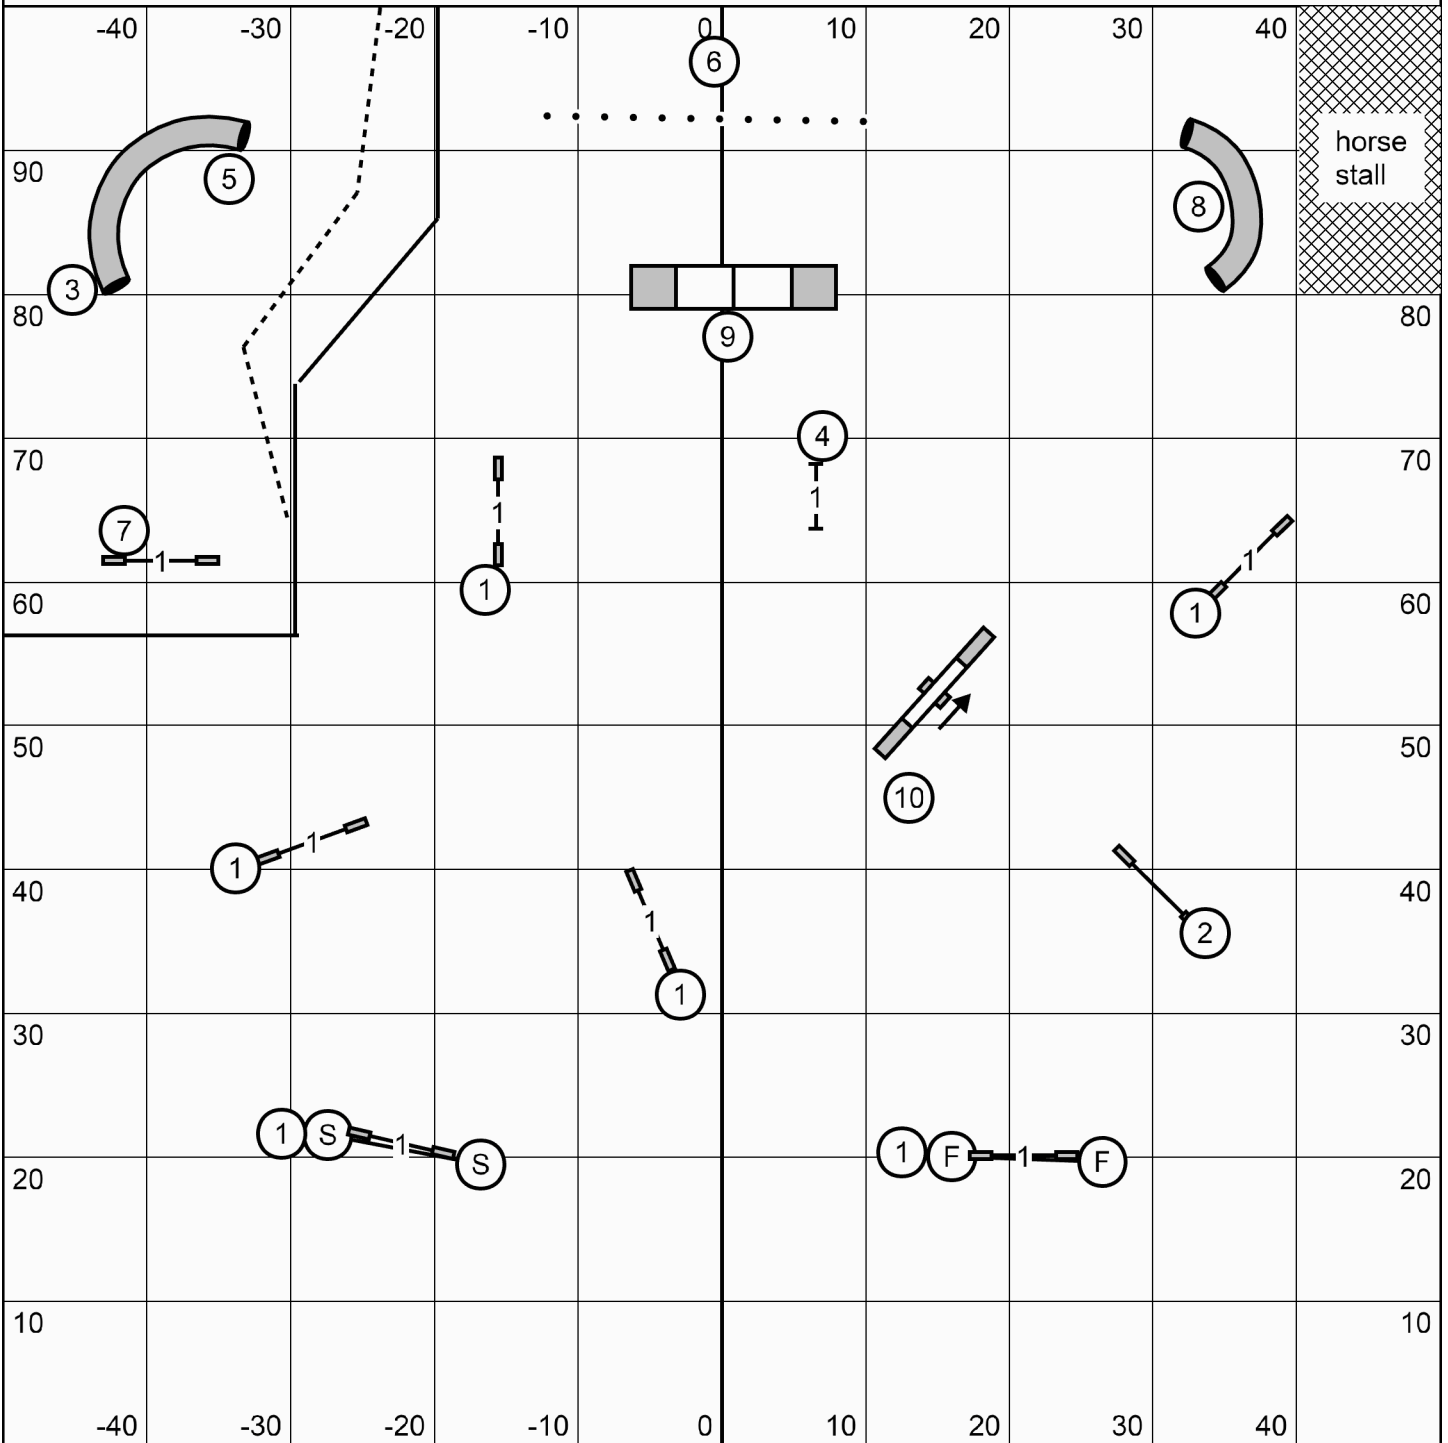

FAST Sends

ME: 5-7-3 outer line, Open: 5-7-3 inner line, Novice: 5-7 inner line

Seattle Kennel Club
Run Wild Dog Sports - Auburn, WA
Indoors on turf

FAST
Sun May 19, 2024
Lori Holdren